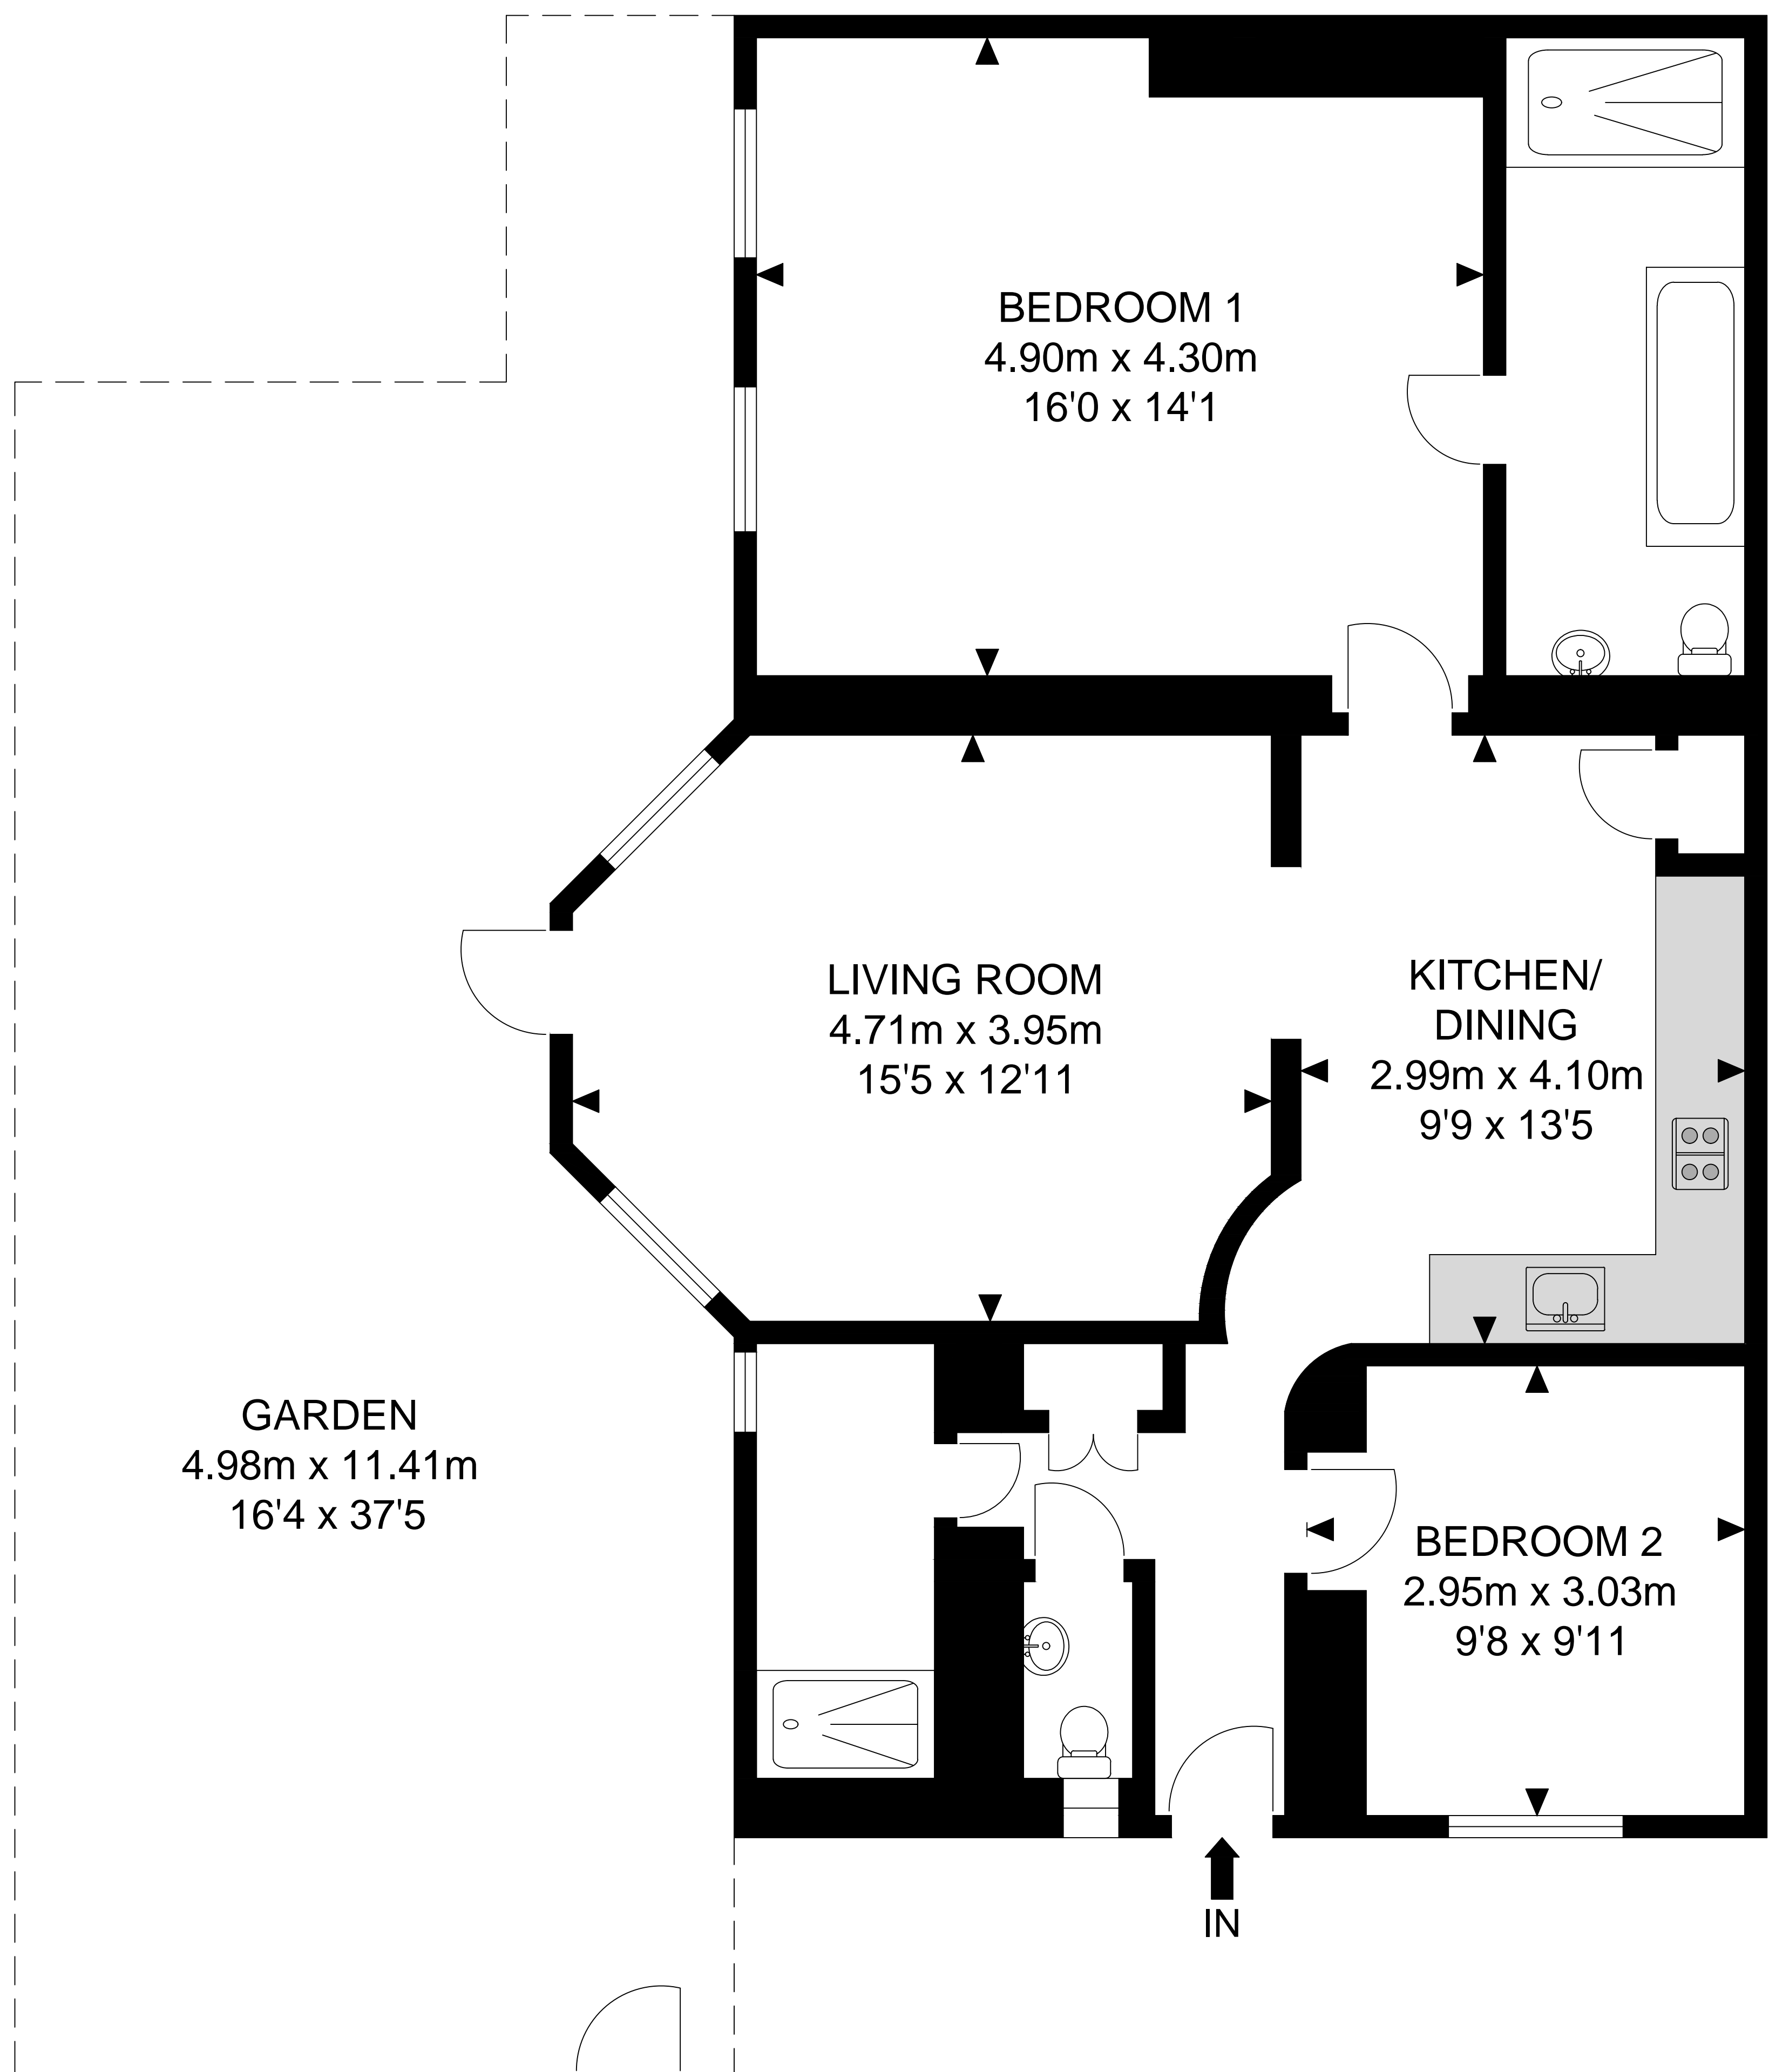

Ladbroke Gardens

Lower Ground Floor

APPROX. GROSS INTERNAL FLOOR AREA 896.20 SQ FT / 83.26 SQM

Whilst every attempt has been made to ensure the accuracy of the floor plan contained here, measurements of doors, windows, rooms and any other items are approximates and no responsibility is taken for any error, omission or mis-statement. this plan is for illustrative purposes only and should be used as such by any prospective purchaser. the service, system and appliances shown have not been tested and no guarantee as to their operability or efficiency can be given.

© SpacePhoto
Photography and Floor Plan