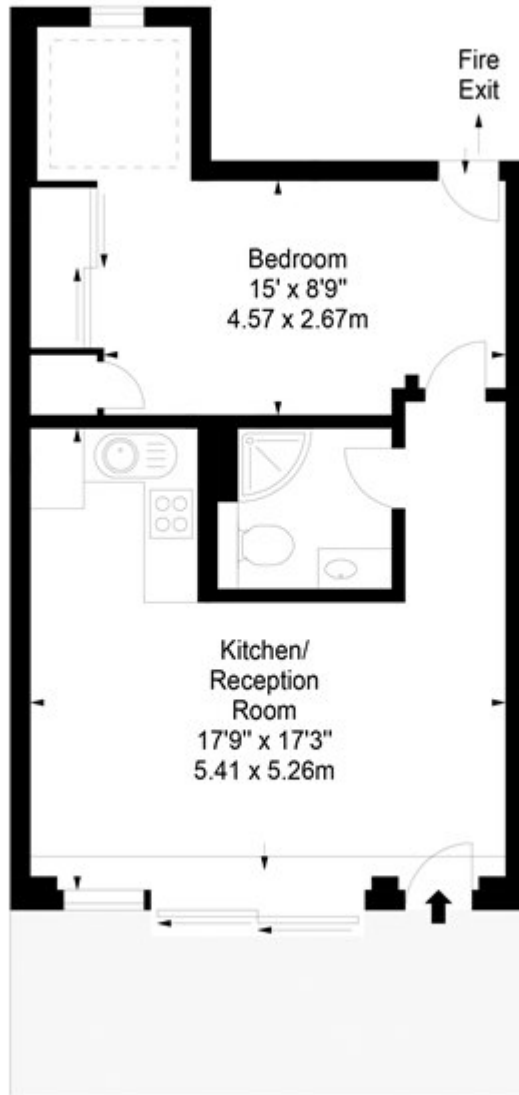

Brompton Road, Knightsbridge

Asking Rent £1,250 PW

Cheval Knightsbridge - 122 Brompton Road

Flat 2 - One Bedroom Apartment

502 Sq Ft / 47 Sq M

FIRST FLOOR HALF LANDING

Please note that diagrams are not to scale
and all measurements are approximate.