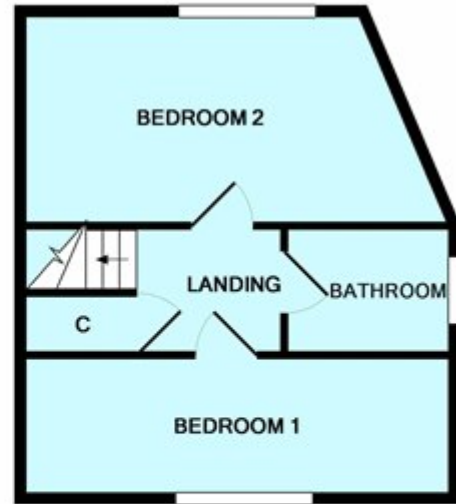

Vine Cottages, Minehead

£185,000

GROUND FLOOR

1ST FLOOR

Copyright Wilkie May & Tuckwood. Every attempt has been made to ensure the accuracy of this floorplan however, measurements are approximate and for illustration purposes only, not to scale.
Made with Metropix ©2017