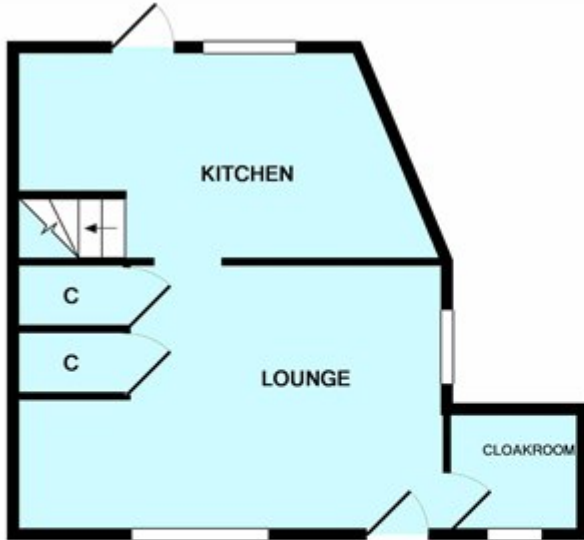

Vine Cottages, Minehead

£185,000

GROUND FLOOR

1ST FLOOR

Copyright Wilkie May & Tuckwood. Every attempt has been made to ensure the accuracy of this floorplan however, measurements are approximate and for illustration purposes only, not to scale.
Made with Metropix ©2017