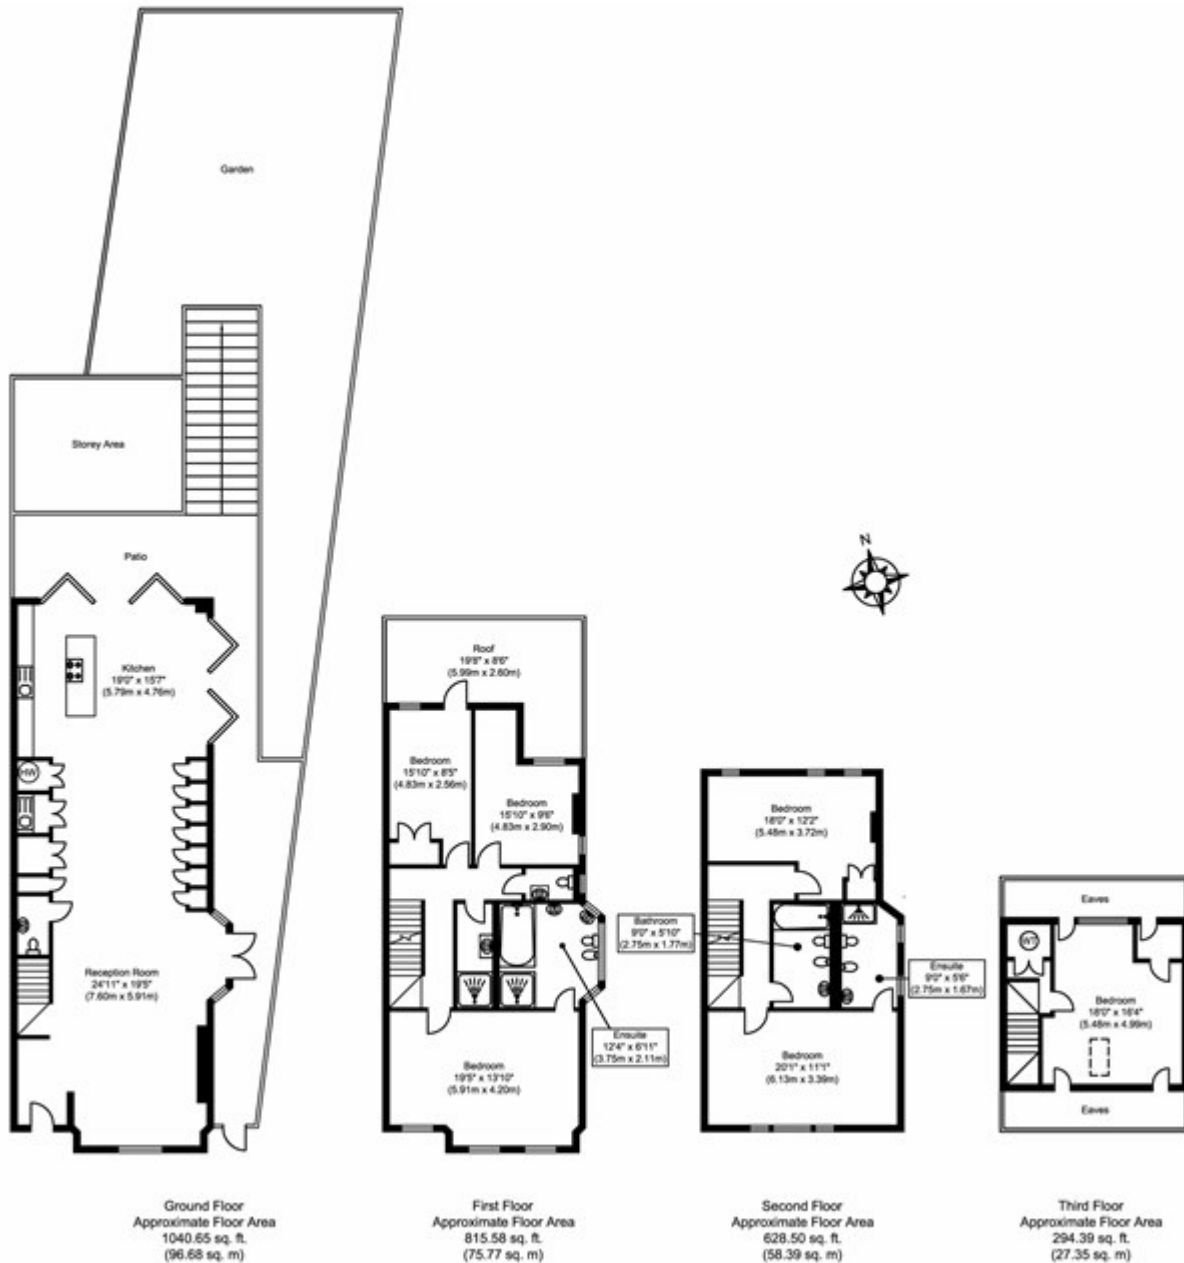

# Stanhope Gardens, Highgate

£1,950 PW

Whilst every attempt has been made to ensure the accuracy of the floor plan contained here, measurements of doors, windows, rooms and any other items are approximate and no responsibility is taken for any error, omission, or mis-statement. This plan is for illustrative purposes only and should be used as such by any prospective purchaser or tenant. The services, systems and appliances shown have not been tested and no guarantee as to their operability or efficiency can be given.