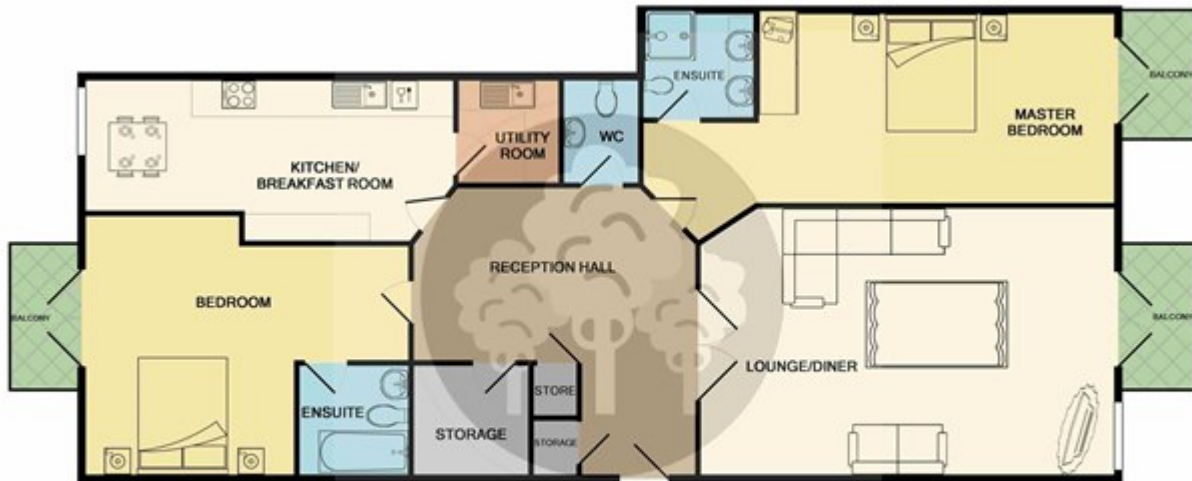

La Rue Vardon, Grouville Jersey

£795,000 Share Transfer