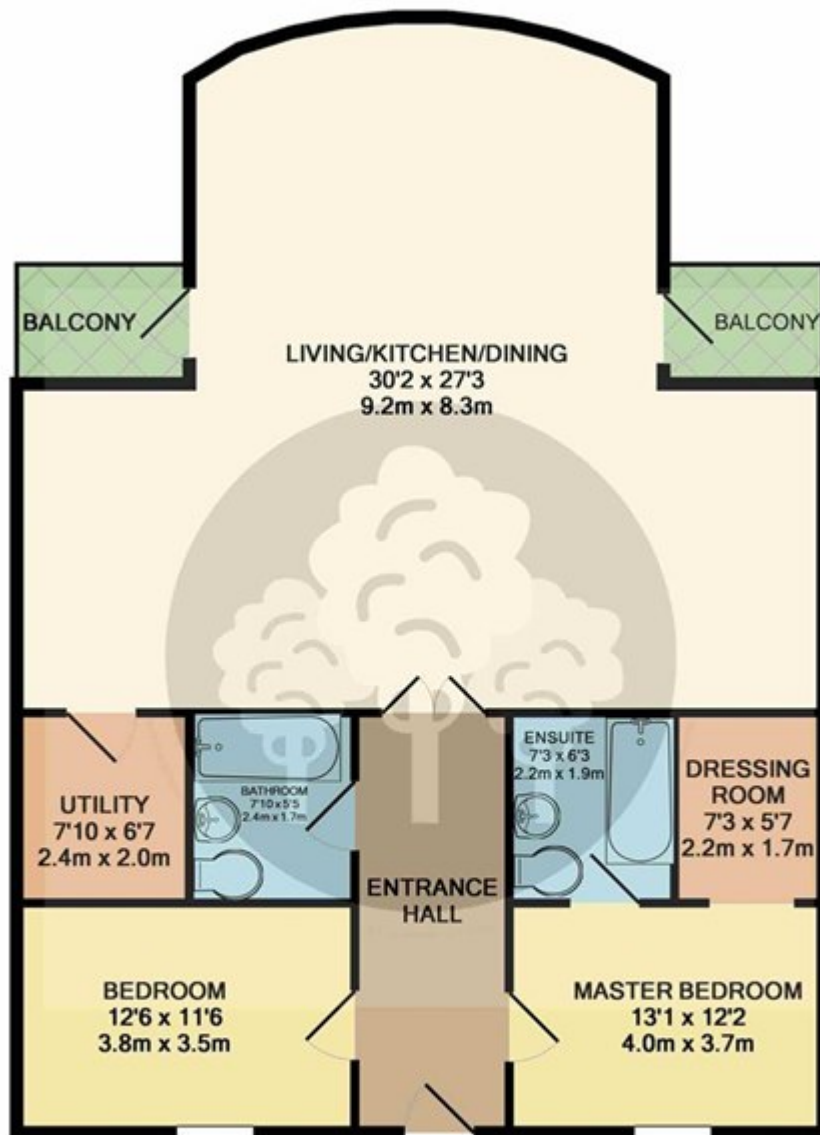

# La Rue De L'etau, St. Helier Jersey

£1,195,000 Shared Transfer

---

Whilst every attempt has been made to ensure the accuracy of the floor plan contained here, measurements of doors, windows, rooms and any other items are approximate and no responsibility is taken for any error, omission, or mis-statement. This plan is for illustrative purposes only and should be used as such by any prospective purchaser. The services, systems and appliances shown have not been tested and no guarantee as to their operability or efficiency can be given  
Made with Metropix ©2018