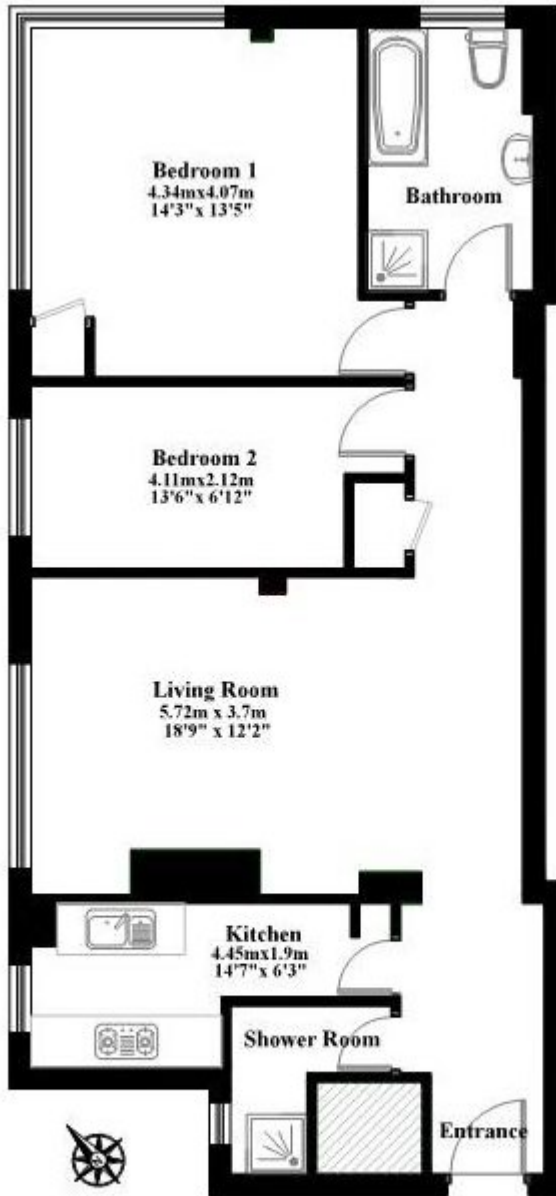

# Portsea Place, London

£1,095,000 Leasehold

---

**Portsea Hall, Portsea Place W2**  
**Total Approximate Internal floor area**  
75 SQ.M/807 SQ.FT