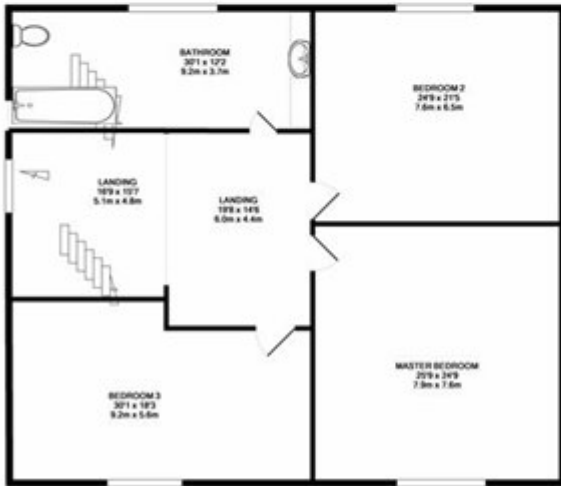

GROUND FLOOR

1ST FLOOR