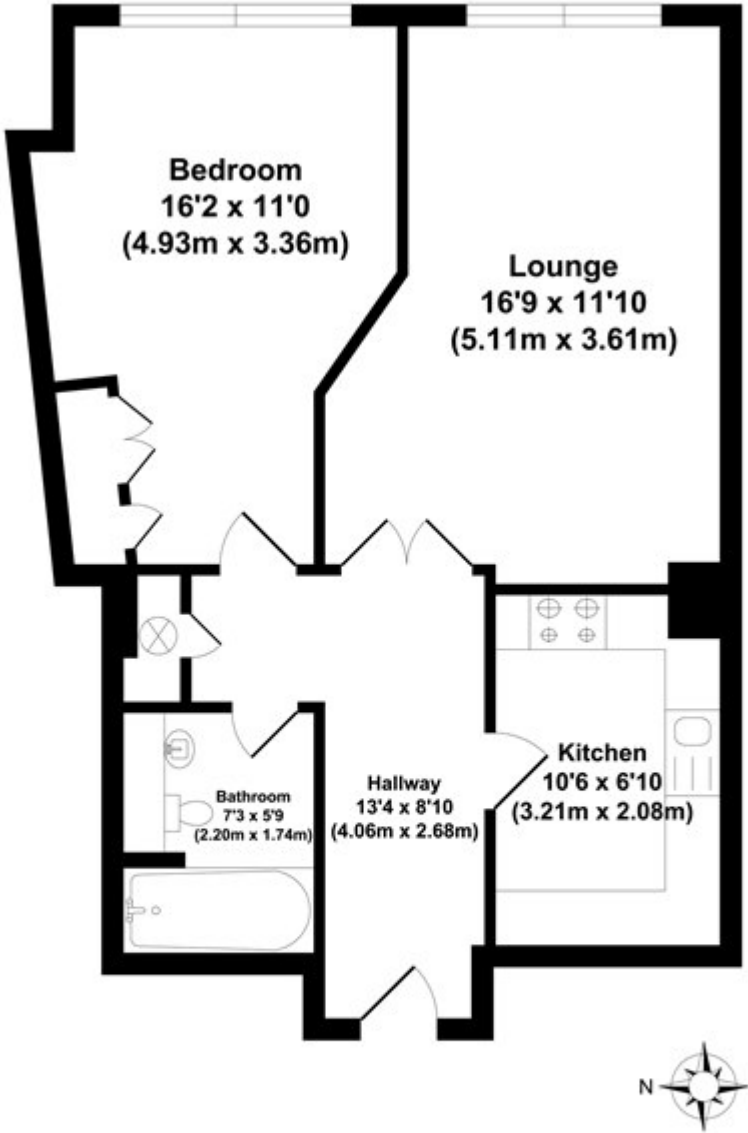

The Whitehouse Apartments, London

£425 PW

TOTAL APPROX FLOOR AREA 537.22 SQ. FT. (AREA 49.91 SQ. M)